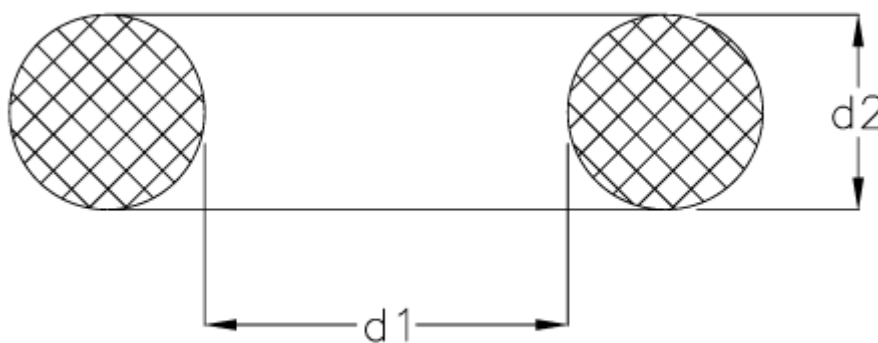

Data Sheet

Article number: 159004000150000

Description: KLEE O-ring 4x1,5 NBR70 black

Measures

$d1 = 4.00$

$d2 = 1.50$

Size = 4 x 1,5